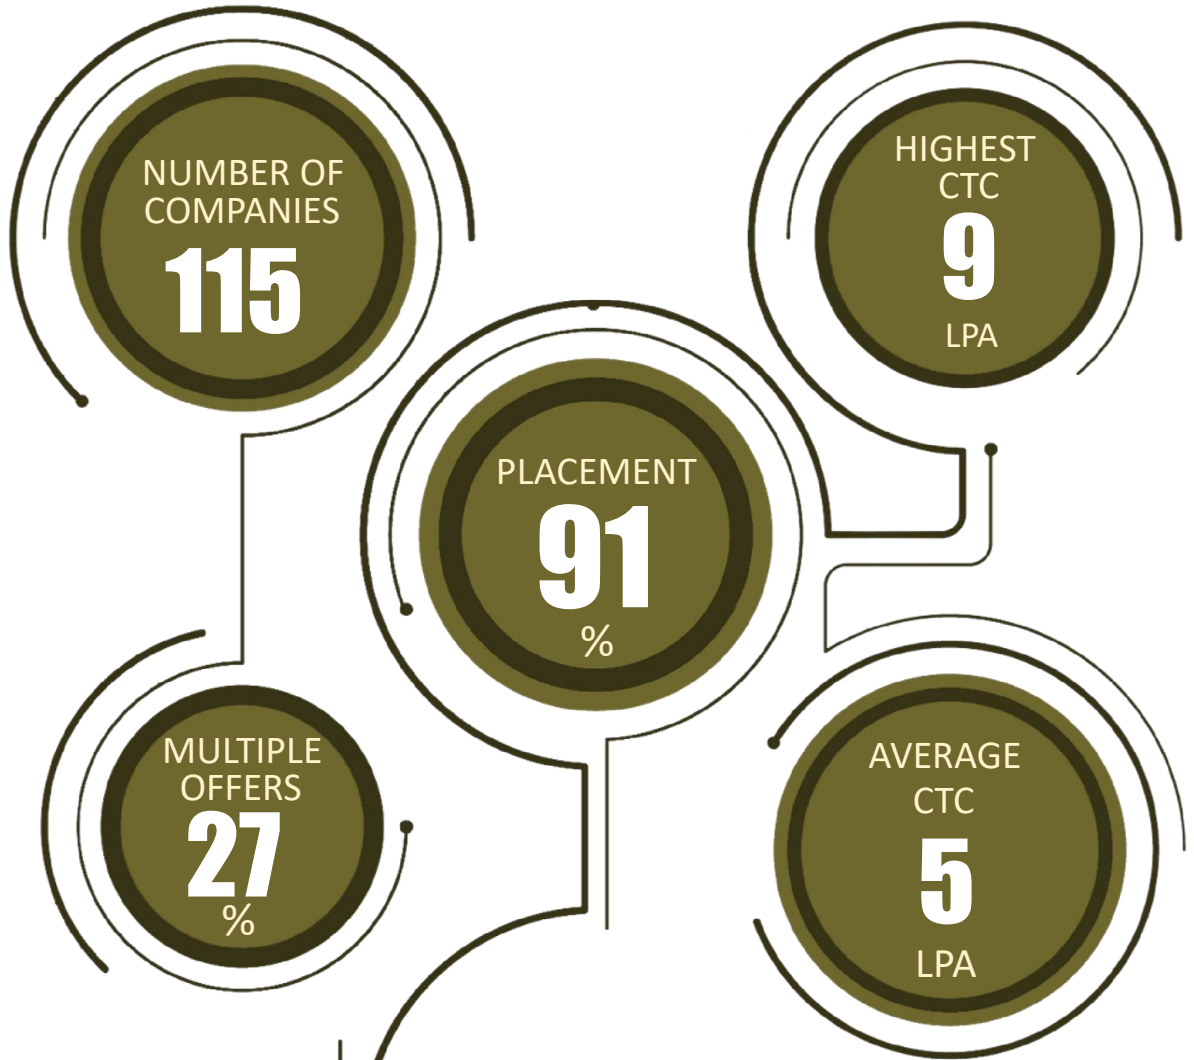

Highlights

Note: CTC figures mentioned are in INR